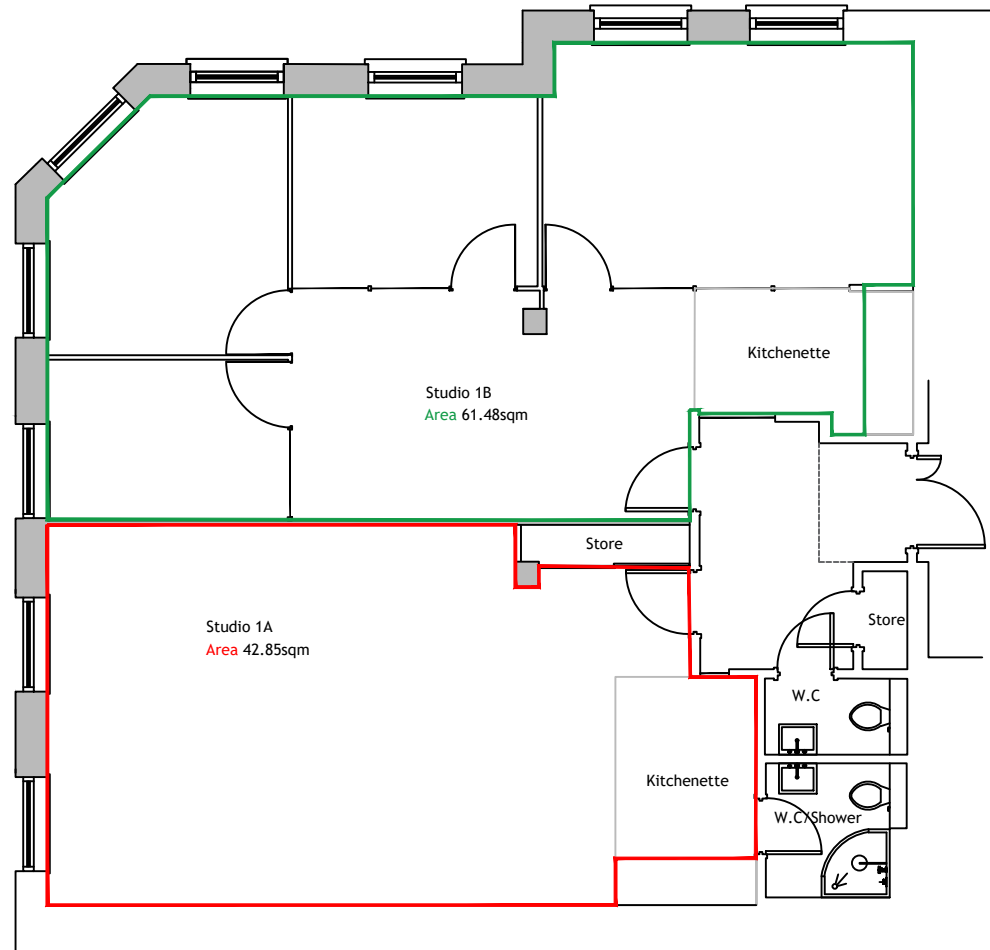

Unit 1A & 1B, First Floor Plan

BROADHURST GARDENS

WEST END LANE

<p>This drawing and information shown are the copyright of 2scale ltd</p>	<p>6 Kinfans Road, London SW2 3JL Tel: 07903 198744 email: lisa.couse@2scale.co.uk www.2scale.co.uk</p>	Client	Manoj Bharwani	Scale	1:100	Date	21.03.22	
		Project	Unit 1A & 1B 167 Broadhurst Gardens London NW6 3AU	Drawn By	LJC	Checked By		
		Title	First Floor Plan	Project No	0695	Dwg. No	101	Rev.